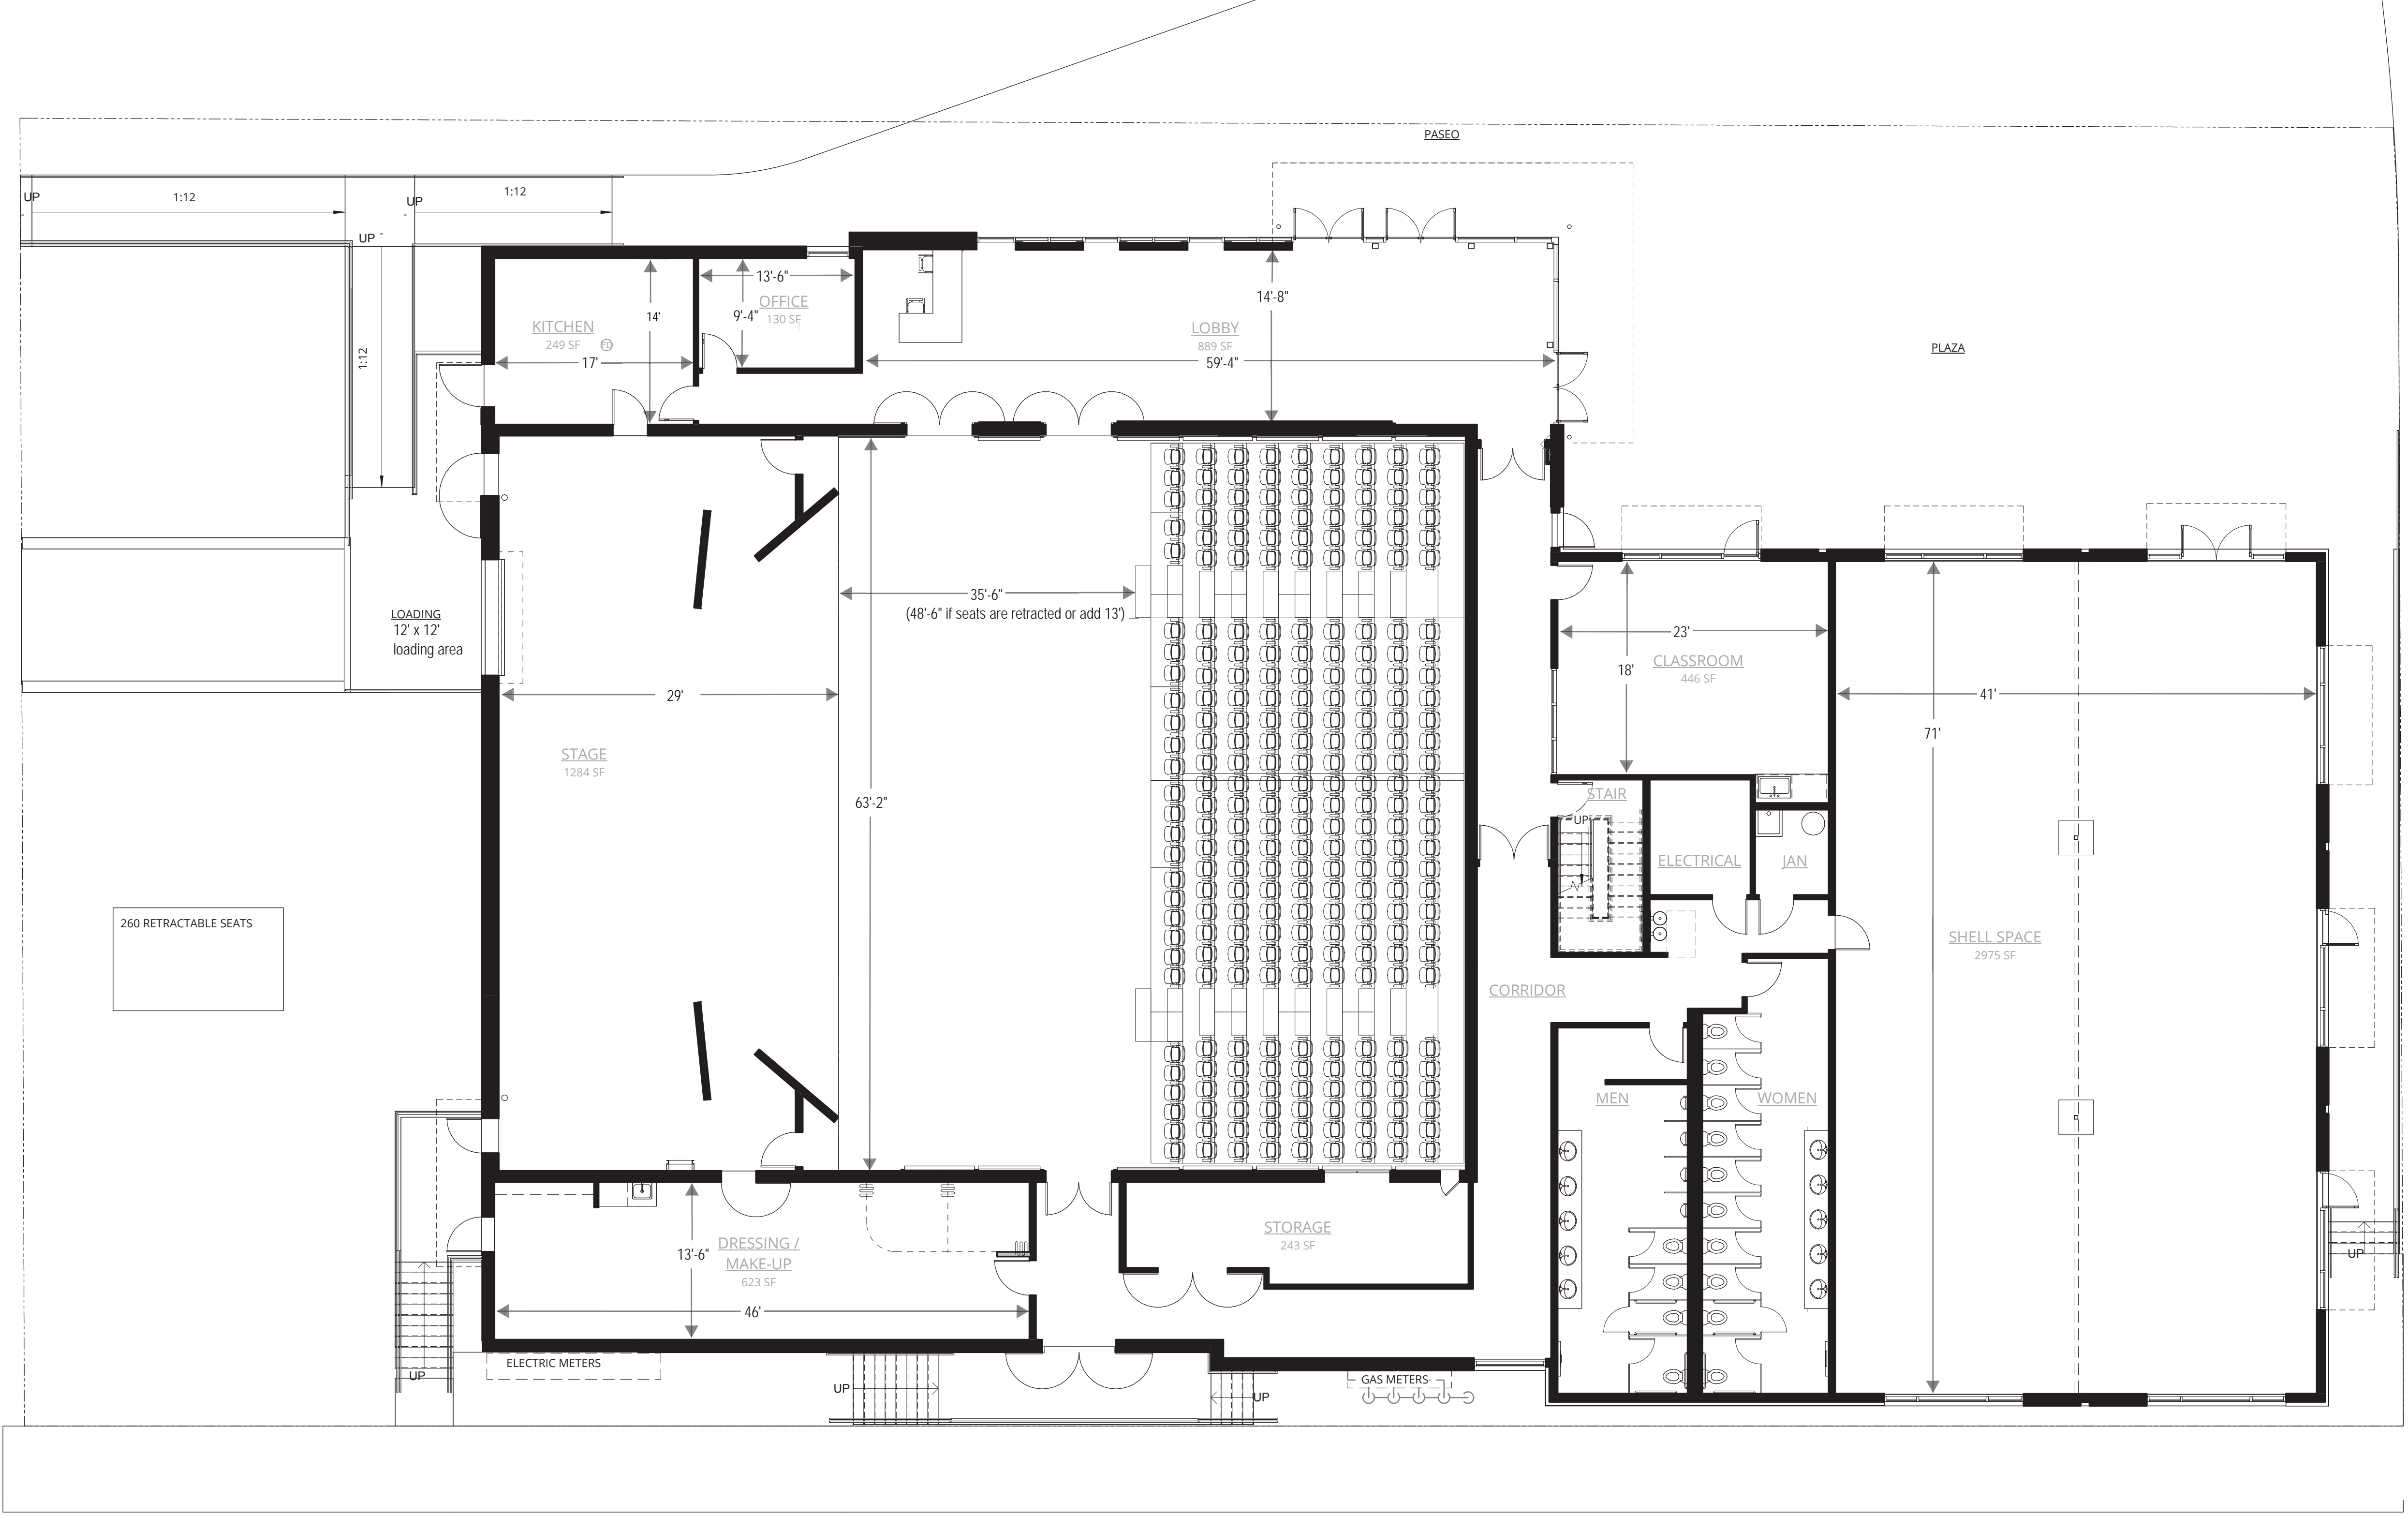

WASHINGTON STREET

PINE STREET

FIRST FLOOR PLAN:

SCALE: 1/8" = 1'-0"

COLUMBIA STREET